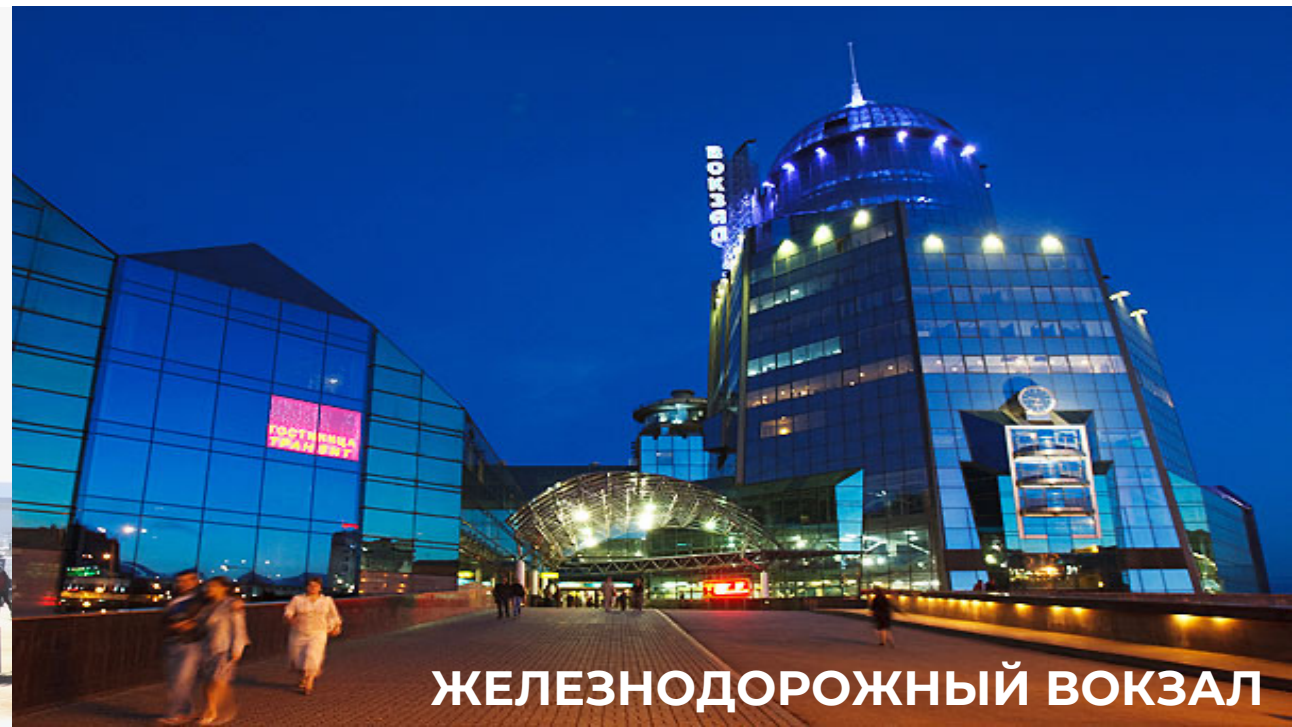

ЖЕЛЕЗНОДОРОЖНЫЙ ВОКЗАЛ