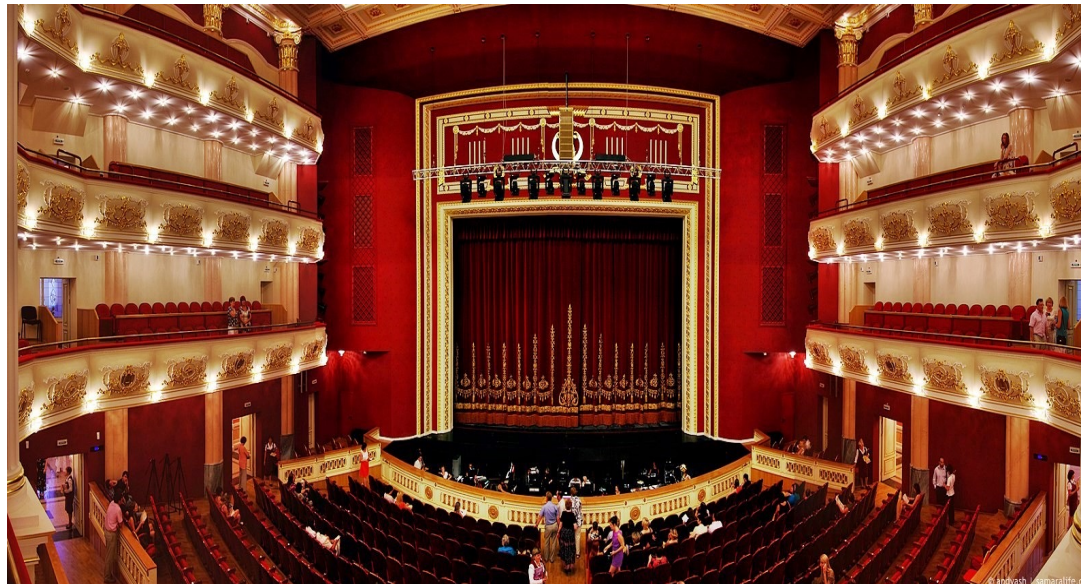

ОБЪЕКТЫ КУЛЬТУРЫ

- Театр оперы и балета
- Филармония
- Драм Театр
- Самарт

от 400 до 1200 человек

- Церемонии открытия
- Организация эксклюзивных экскурсий перед концертом
- Приобретение билетов в VIP-ложу
- Организация фуршета во время антракта
- Эксклюзивные театральные постановки и концерты площадке заказчика