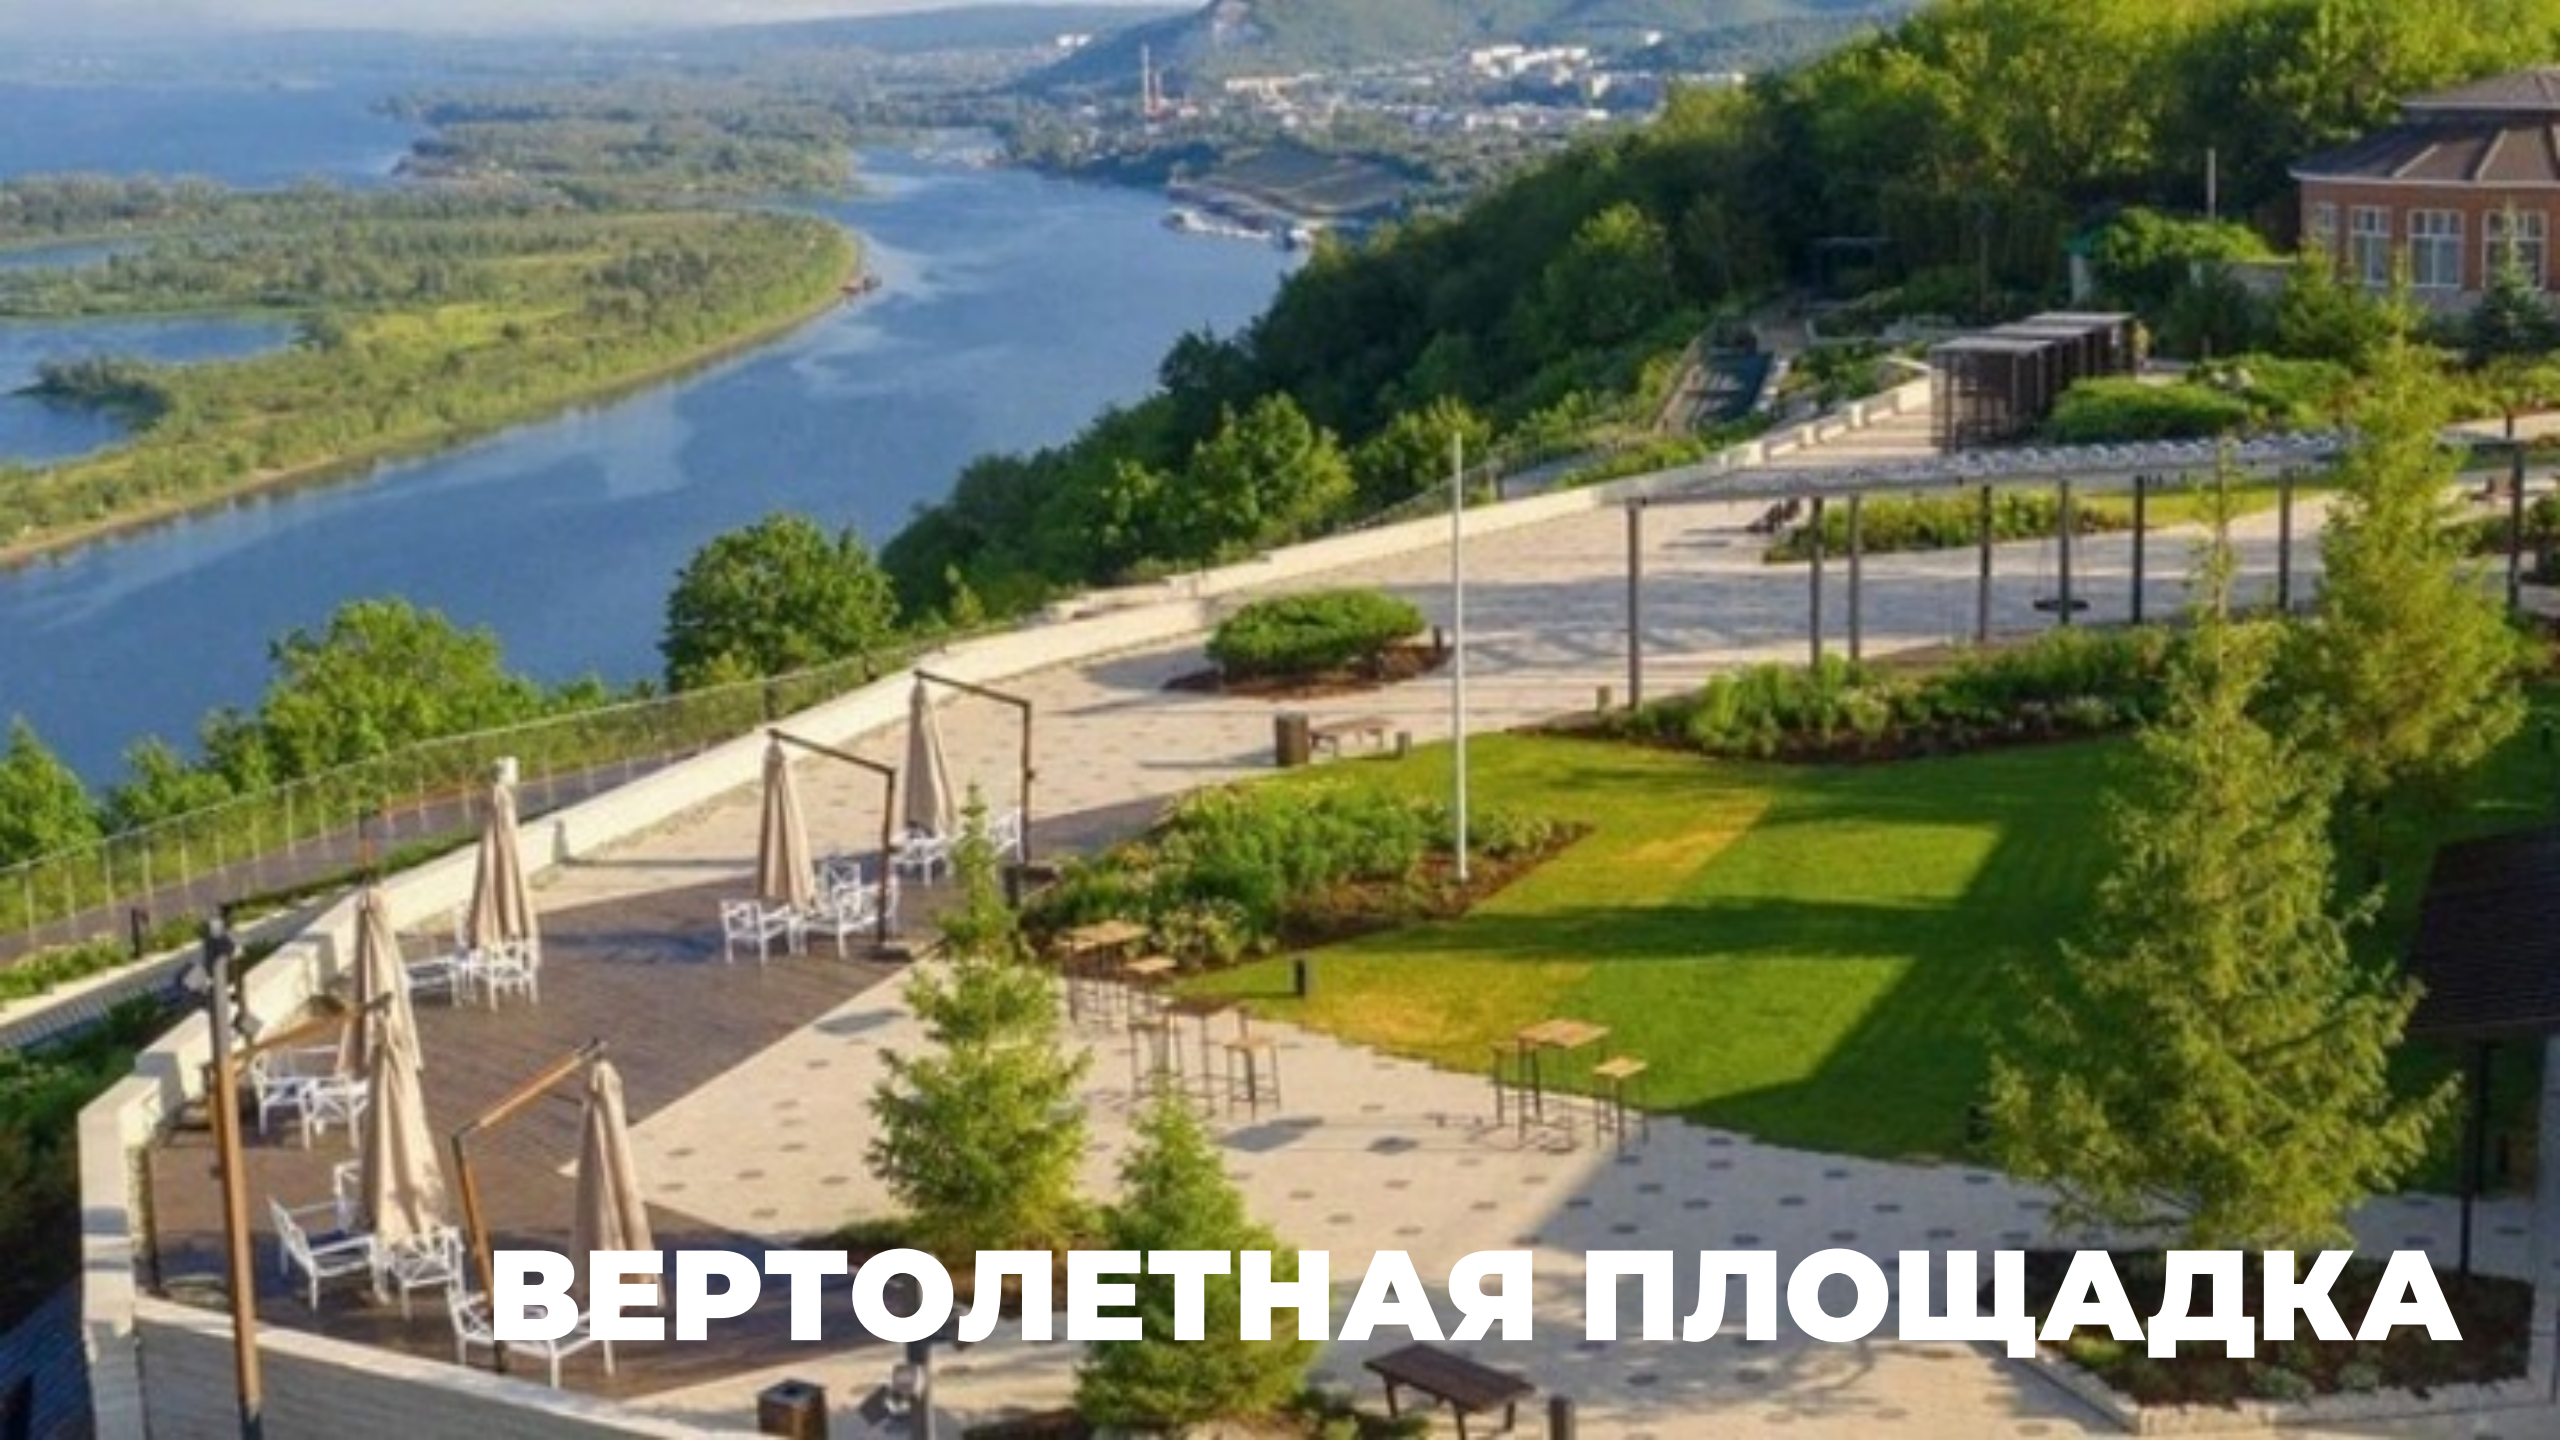

- Уха
- Шашлыки
- Плов

ВЕРТОЛЕТНАЯ ПЛОЩАДКА

КАТОЛИЧЕСКИЙ КОСТЕЛ

An aerial night photograph of a vast, empty city square. On the left side, a large, classical-style building with a prominent portico is brightly lit. The square is illuminated by streetlights, creating a warm glow. In the background, a dense urban landscape is visible under a dark blue twilight sky. The text "КРУПНЕЙШАЯ ПЛОЩАДЬ В ЕВРОПЕ" is overlaid in large, white, bold letters at the bottom of the image.